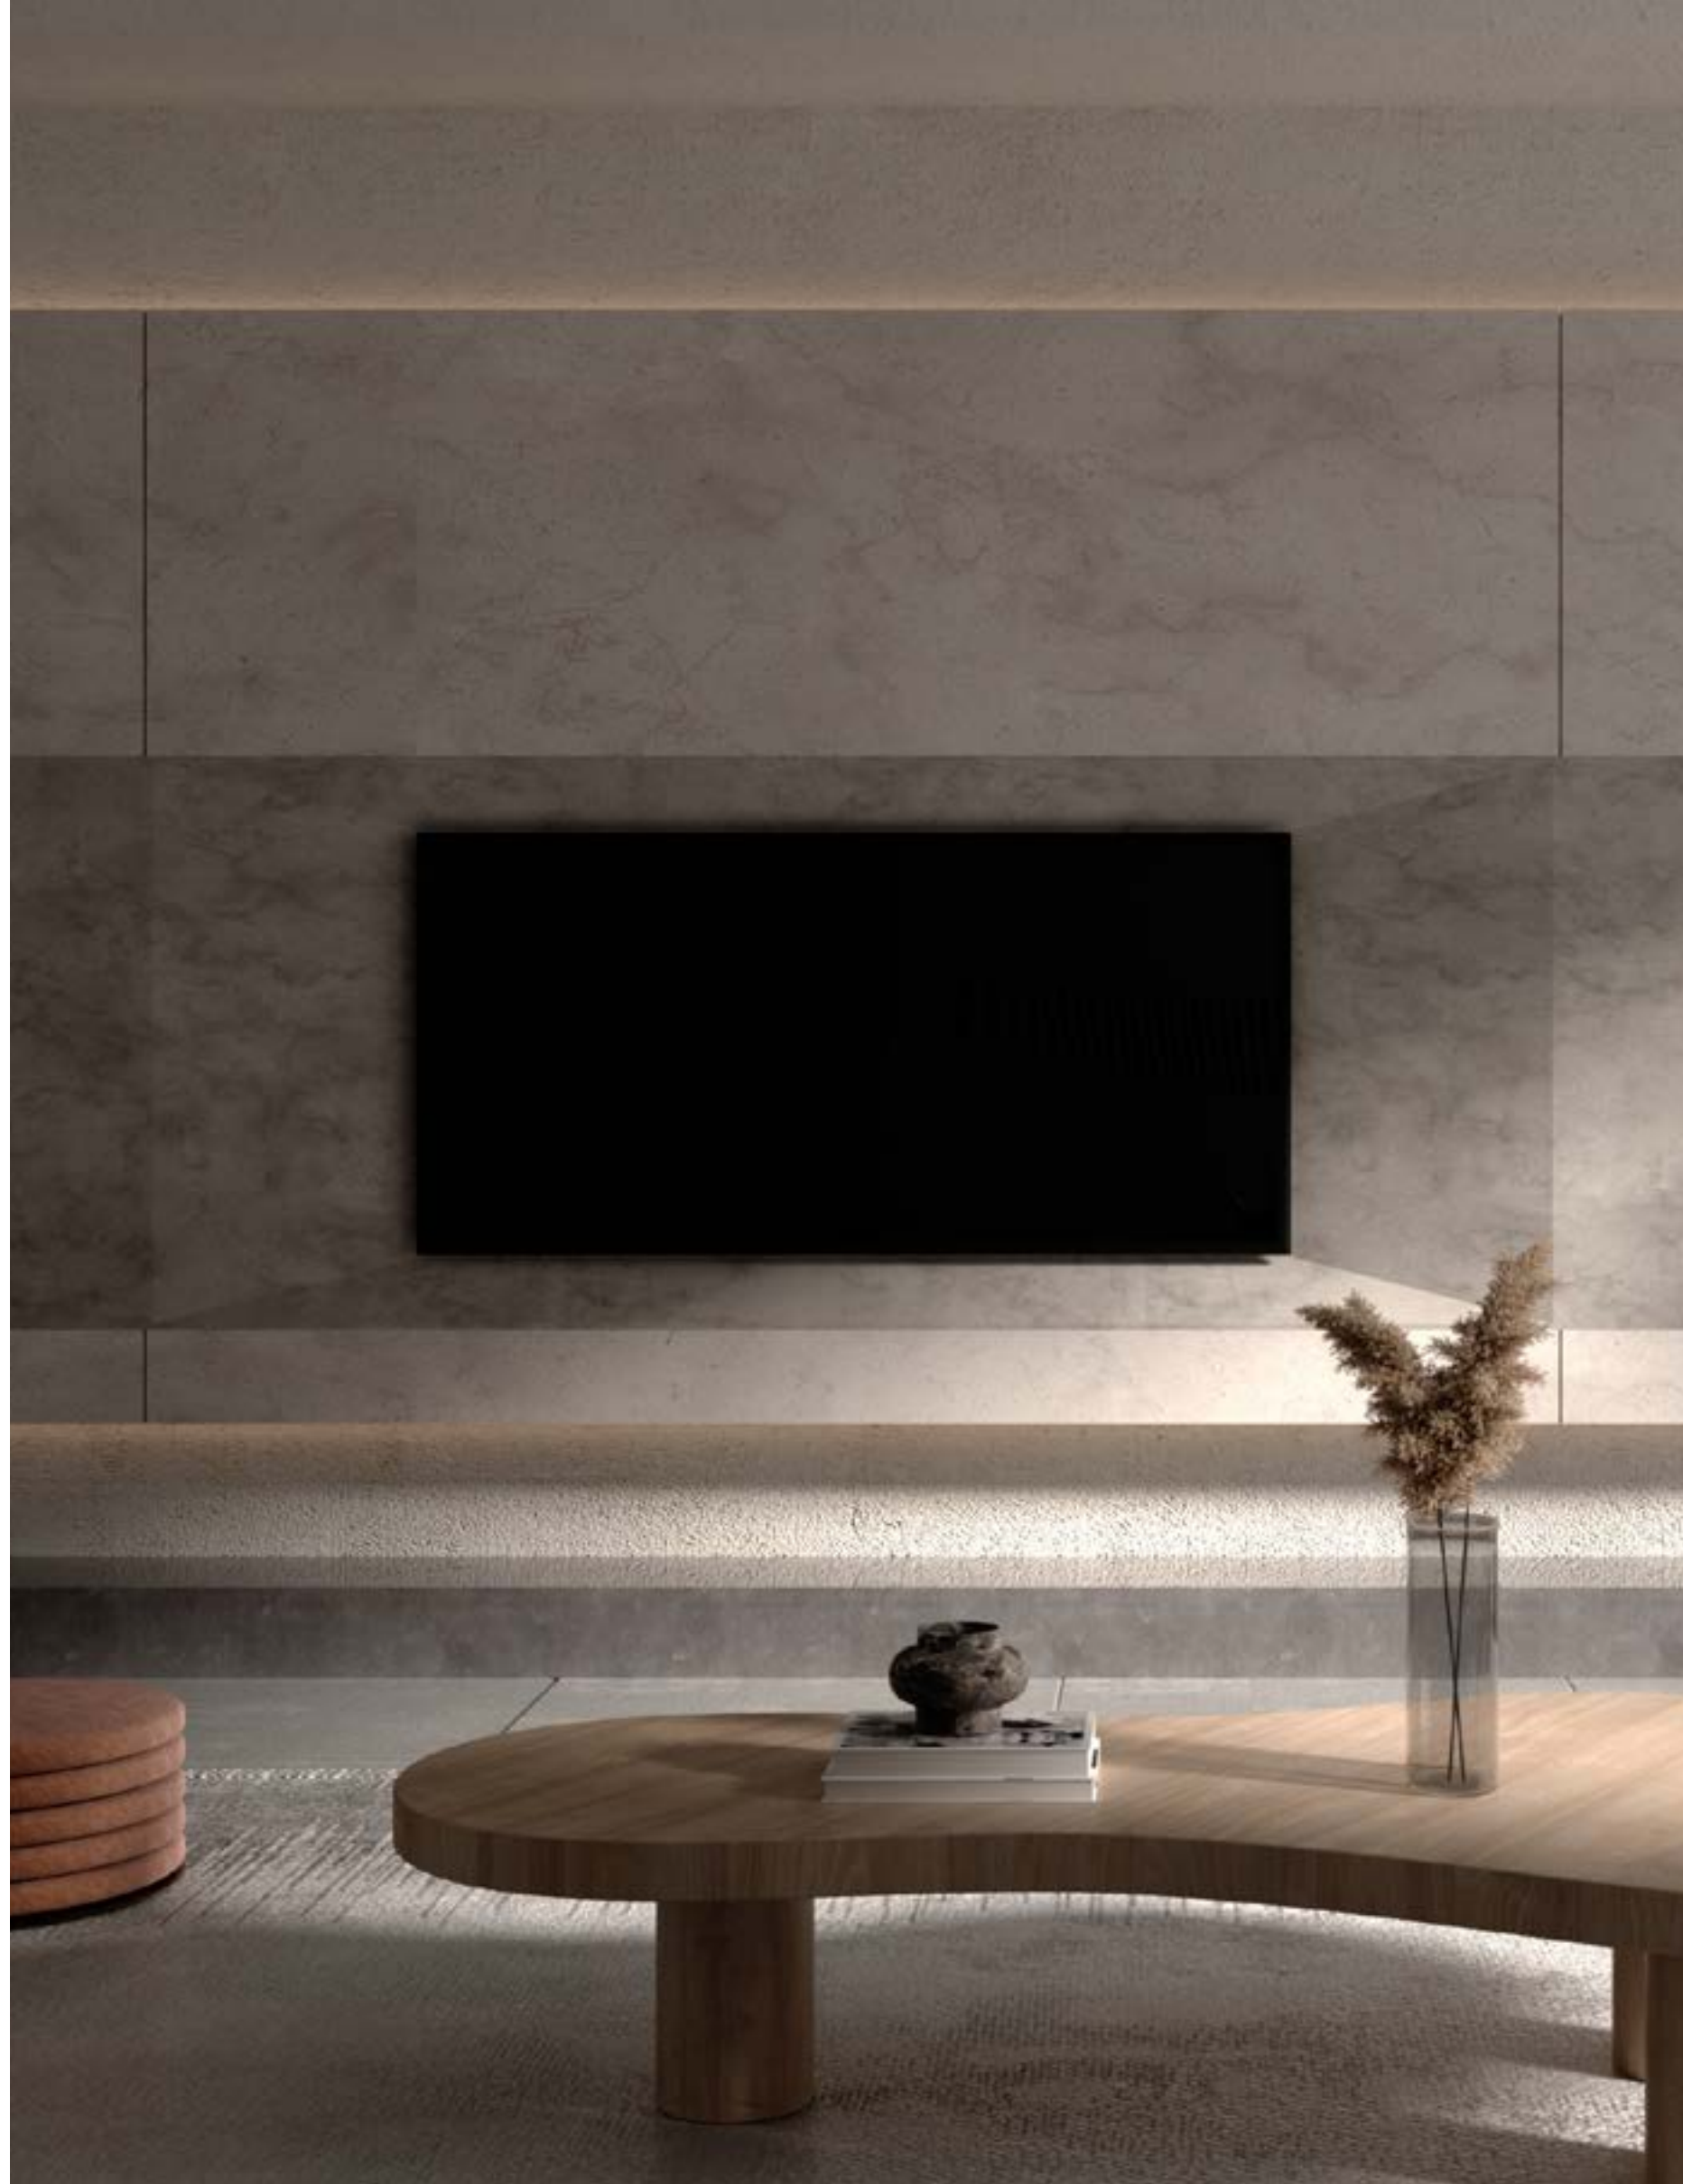

LUMINA
PANNEL

K539 PN
Fossil Arosa

K538 PN
Dovetail Arosa