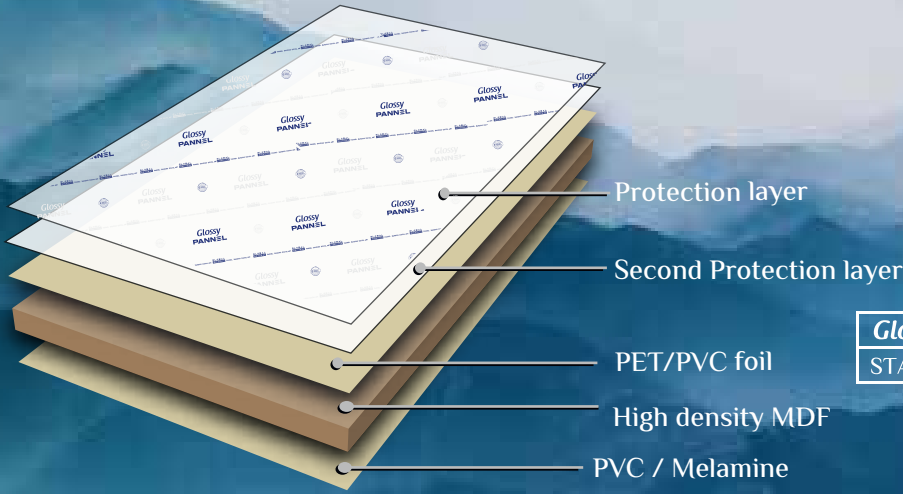

8821 GERMAN OAK

8823 WALNUT

8825 DARK WALNUT

Glossy PANNEL	WIDTH	LENGHT	THICKNES
STANDARD PANNEL	1220mm	2800mm	18 mm

PROPERTIES

Density	710-740	Kg/m3
Gloss Level 60°	> 90	DIN 67530
Chemical Resistance	class 1 C	DIN 68861/1
Scratch Resistance	class 4	DIN 68861/4
Abrasion Protection	at least 400 cycles	Taber abrasor CS 10
Water Resistance	long-term effect	No Changes
Dry Heat	7 C (100° C)	DIN 68861/7
Wet Heat	8 B (= 75° C)	DIN 68861/8
Light Fastness	≥6	ISO 4892-2 / DIN EN 105 B 02
Resistance To Chemicals	Class 5	EN 12720
Formaldehyde Emission	≤ 0.124	F1 EN 717-1
Tolerance On Thickness	± 0.20 mm	EN 14323